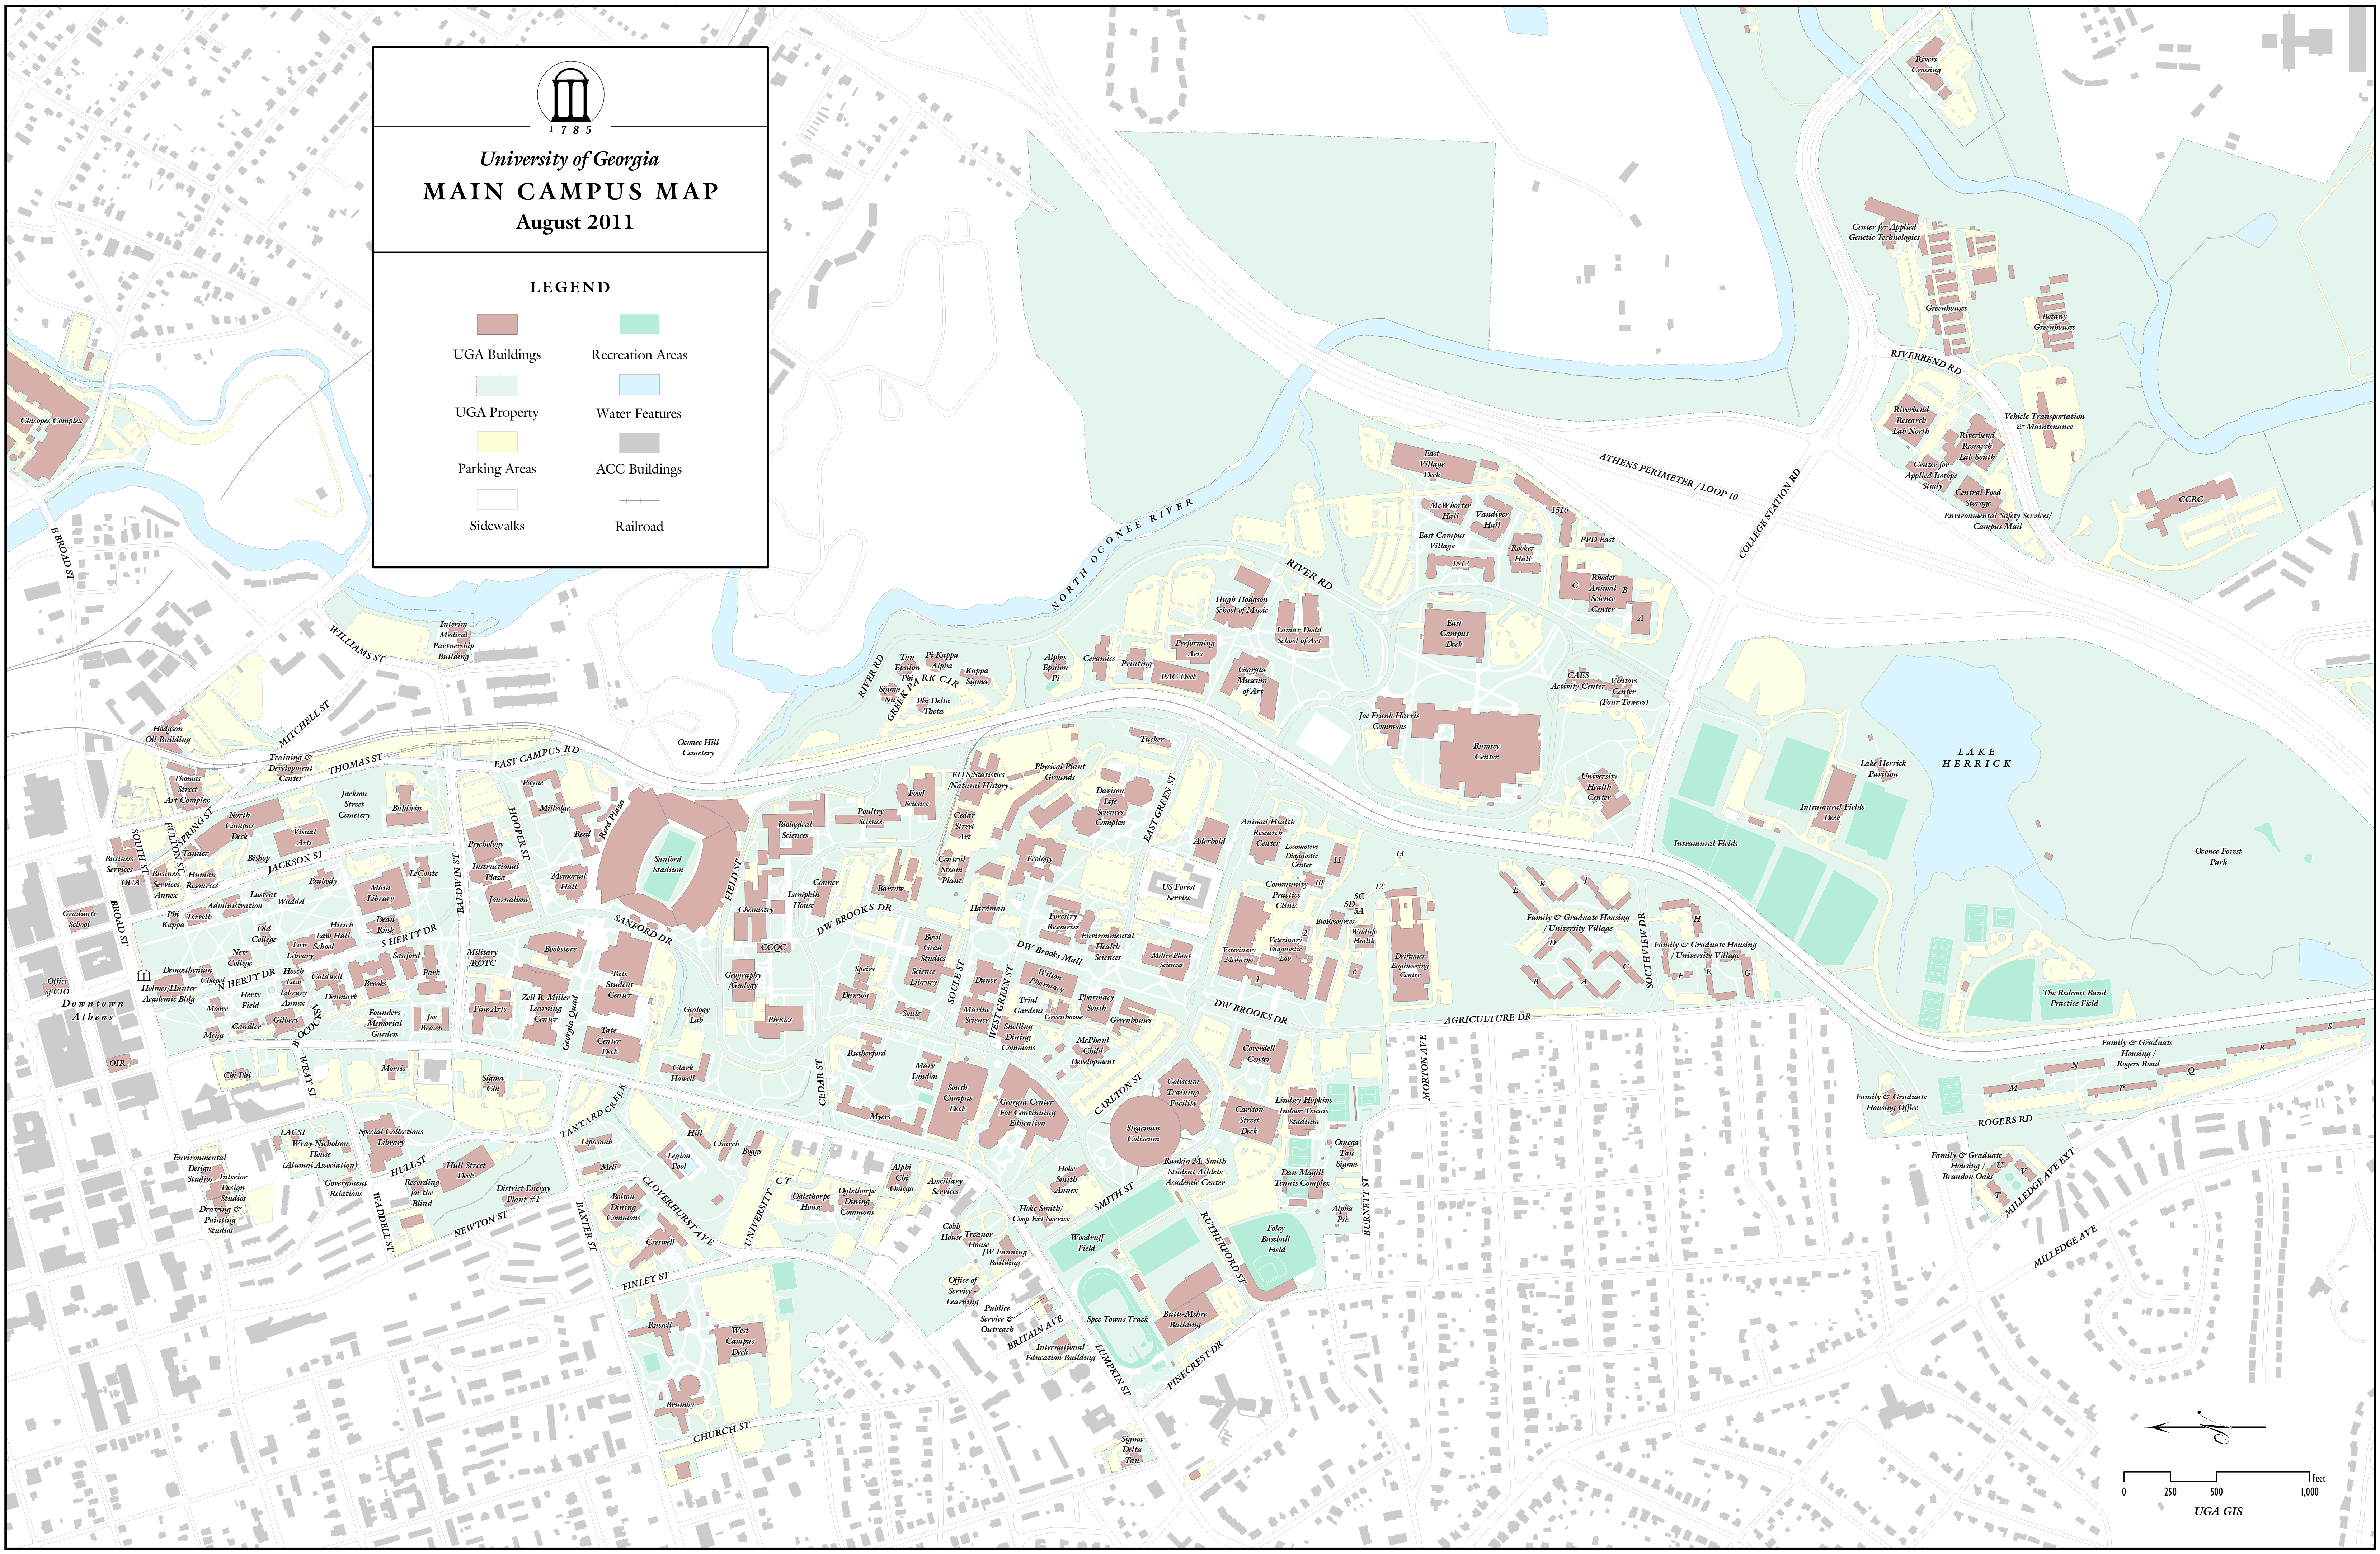

University of Georgia
MAIN CAMPUS MAP
 August 2011

LEGEND

- | | | | |
|--|---------------|--|------------------|
| | UGA Buildings | | Recreation Areas |
| | UGA Property | | Water Features |
| | Parking Areas | | ACC Buildings |
| | Sidewalks | | Railroad |

UGA GIS